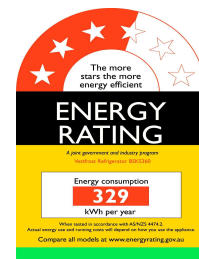

## BSKS360

This larger refrigerator is ideal for large storage needs. Its A+ classification ensures very low energy consumption. With two doors you only open the section you want to access, maintaining even temperature in the unopened section of the unit and saving power. Flexible shelving and door options maximise available capacity.

Features include:

-  A+ Energy Rating
-  Fully automatic defrosting of the Refrigeration unit
- Reversible door option
- Childproof control panel
- Adjustable shelves
- Built in condenser

### Specifications

Net Capacity Fridge	333L
Height/width/depth (excl handle)	186/60/60 cm
Power consumption (European test @ 25°)	460 Whr/day
Noise Level	36 dB (A)

**Please note: For MEPS testing, this fridge is classed as a cyclic defrost, which gives a low star rating. When compared with automatic defrost fridges its energy rating is 5.5 stars.**